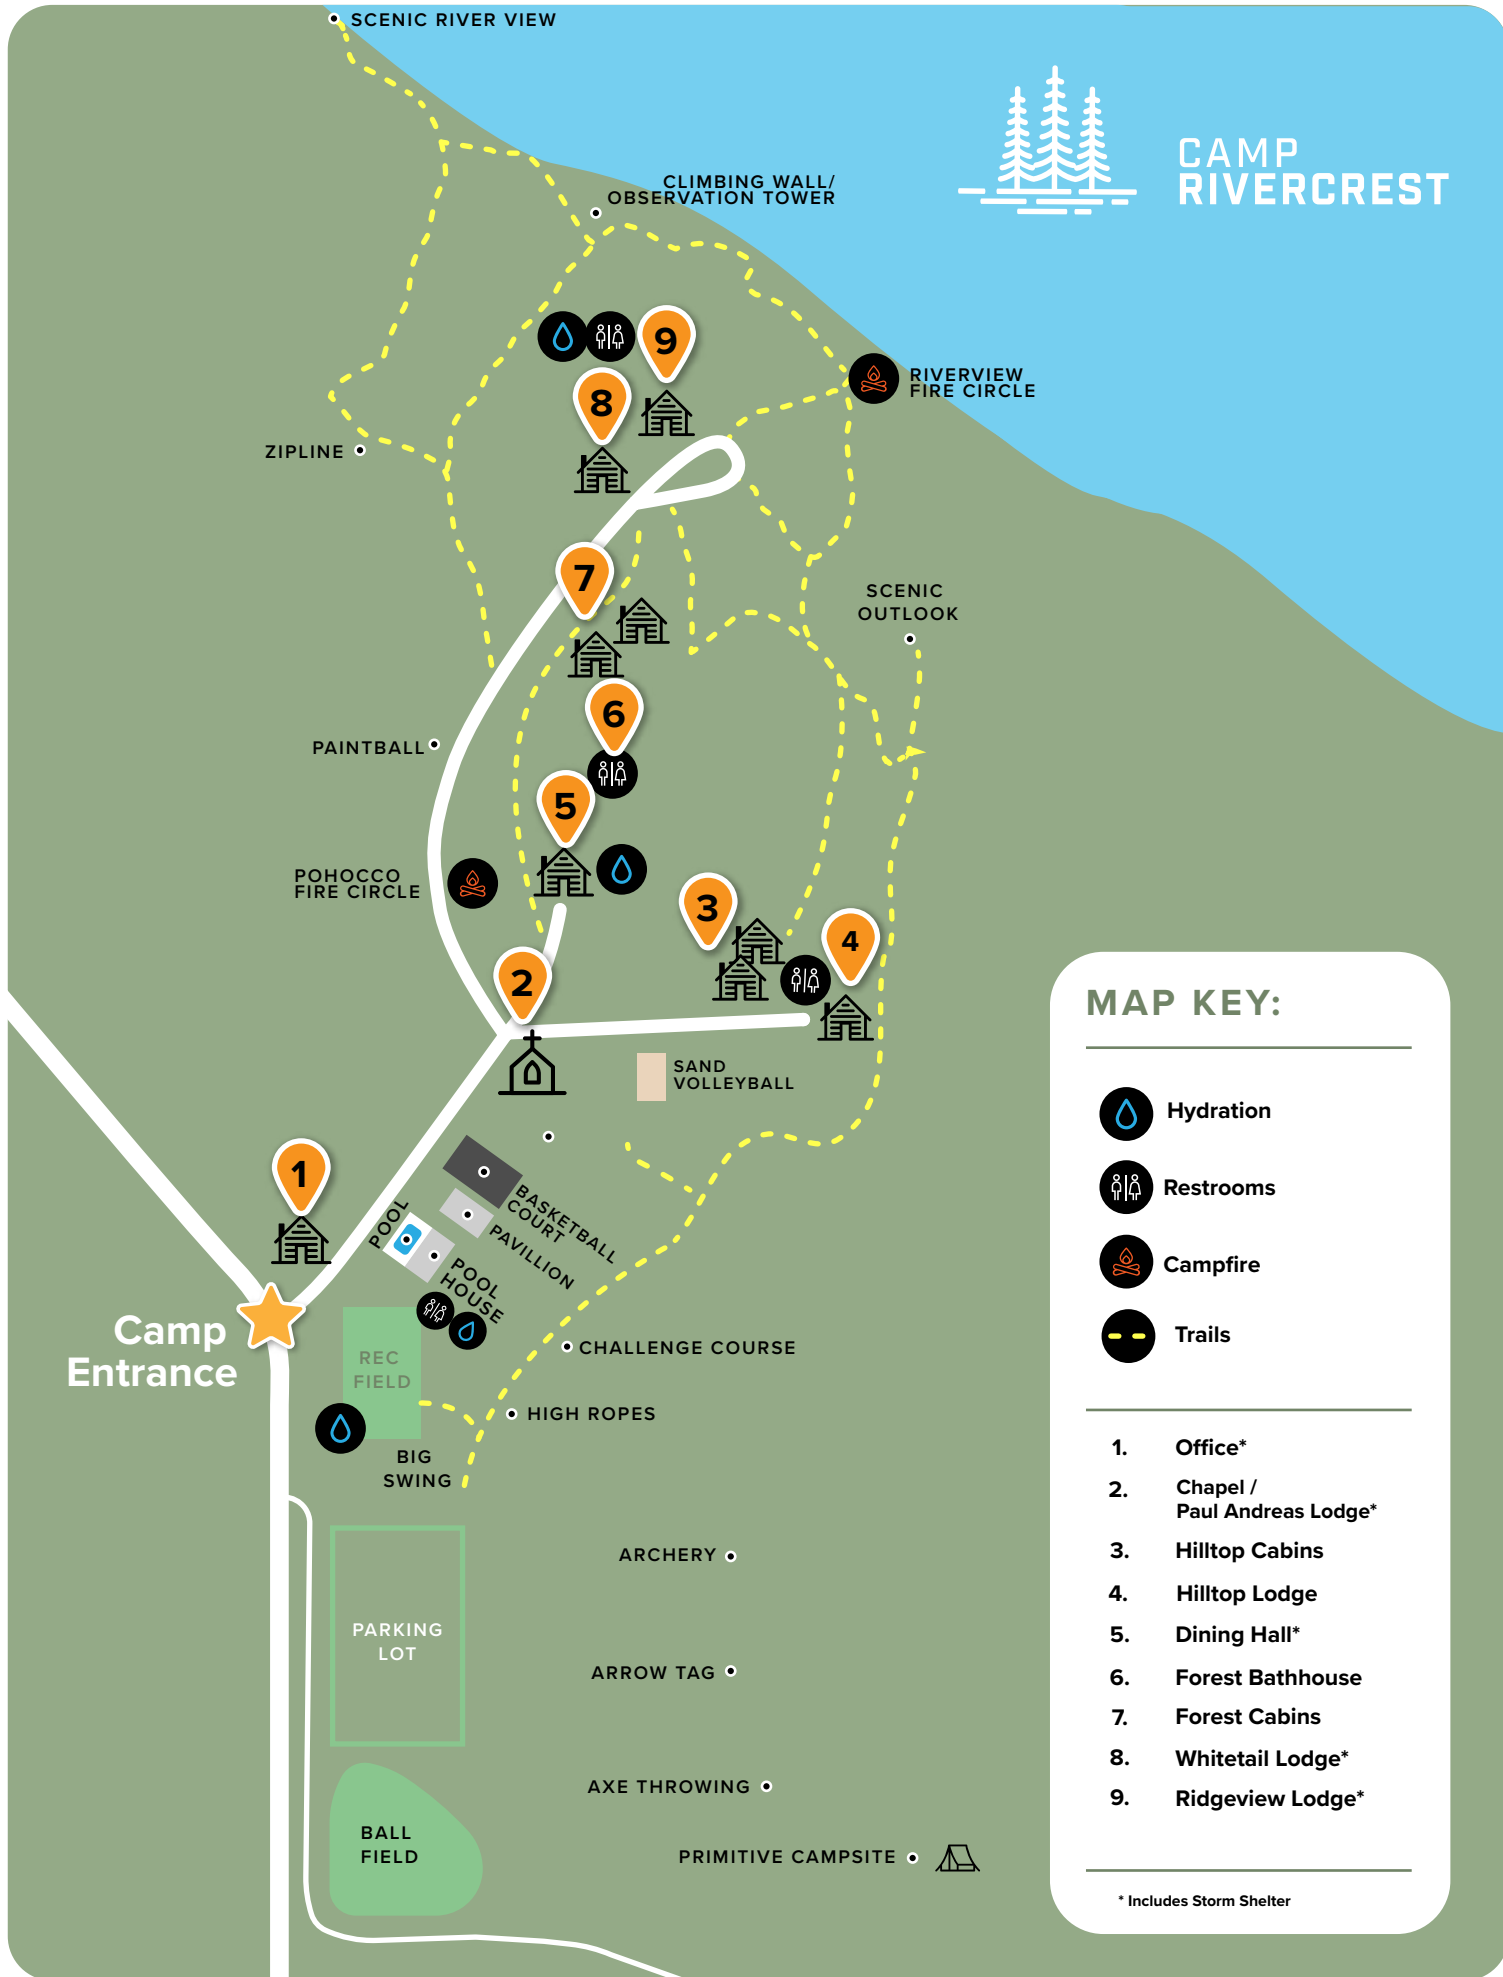

CAMP RIVERCREST

MAP KEY:

Hydration

Restrooms

Campfire

Trails

1. Office*
2. Chapel / Paul Andreas Lodge*
3. Hilltop Cabins
4. Hilltop Lodge
5. Dining Hall*
6. Forest Bathhouse
7. Forest Cabins
8. Whitetail Lodge*
9. Ridgeview Lodge*

* Includes Storm Shelter